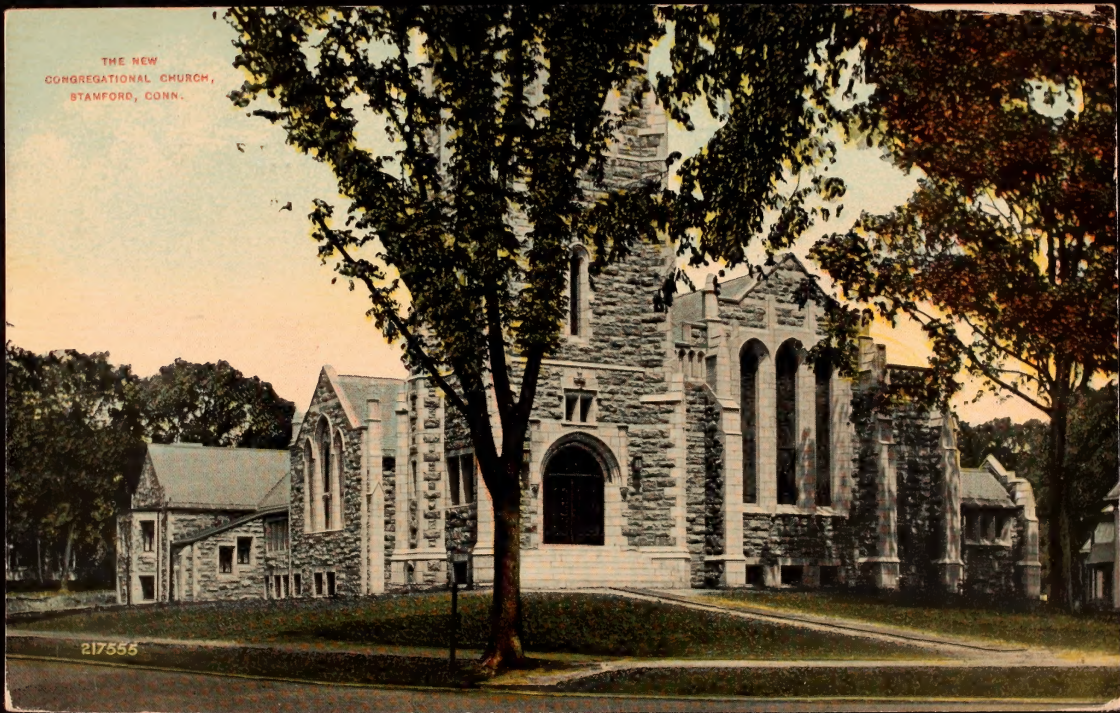

THE NEW
CONGREGATIONAL CHURCH,
STAMFORD, CONN.

217556

Pub. by Danziger & Berman, New Haven, Conn.
Printed in United States.

POST CARD

STAMFORD
APR 2
7-A
19 CONN. 14

352

Address Only

*Here for
mid. a trolley (3 hrs)
all came
good-beautiful
a*